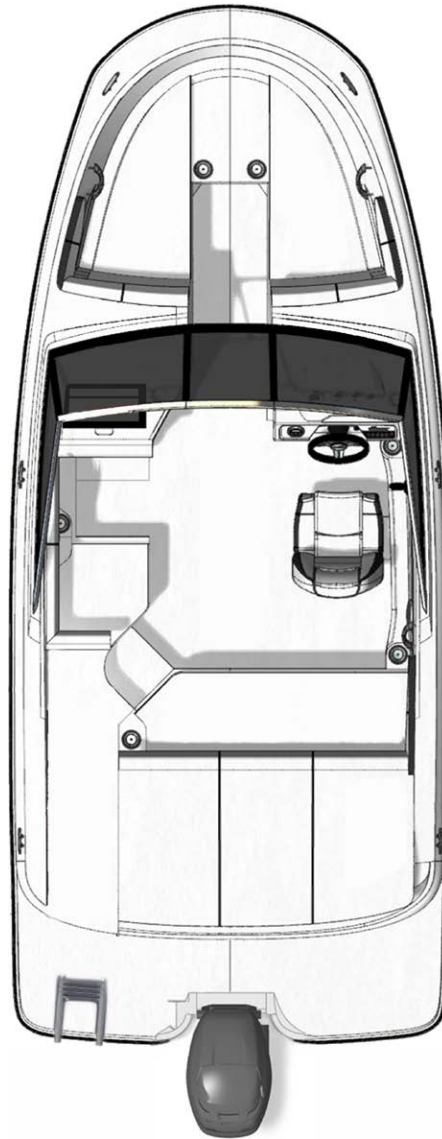

BEAM

8'4" / 2.54 m

DRAFT

31" / 79 cm (outboard down)
19" / 48 cm (outboard up)

DRY WEIGHT

3,026 lb / 1,373 kg

DEADRISE

19°

RALLY RED

STANDARD FEATURES

HULL & DECK FEATURES

- Anchor Storage
- Bow & Stern Eyes, Stainless Steel
- Cleats, Thru-Bolted – 6" Stainless Steel (6)
- Deck Fuel Fill Plate, Stainless Steel
- Drain Plug, Brass-Threaded – Garboard
- Gel Coat, Arctic White
- Light, Stern (All Around) – Removable
- Lights, Navigation (Bow)
- Resin, High-Performance Vinylester
- Rub Rail, Black PVC with Vinyl Insert
- Ski Tow Pylon
- Stringer System, Fiberglass
- Swim Platform, Integral with Stainless Steel, Four-Step Swim Ladder
- Thru-Hull Fittings
- Windshield, Custom Five-Piece with Matte Black Frame, Tempered/Tinted Glass & Walk-Thru

ADDITIONAL OPTIONS

- Battery On/Off Switch, Dual with Second Tray
- C E Option Group
- Depth Finder
- Livewell Option

TRAILER OPTIONS

- 3,400 lb Trailer Single Axle with Single Axle Disc Brakes (Galvanized)
- 5,000 lb Trailer Tandem Axle with Tandem Axle Disc Brakes (Painted)
- 5,000 lb Trailer Tandem Axle with Tandem Axle Disc Brakes (Galvanized)

STANDARD SEATING PLAN

OPTIONAL PORT BUCKET SEAT