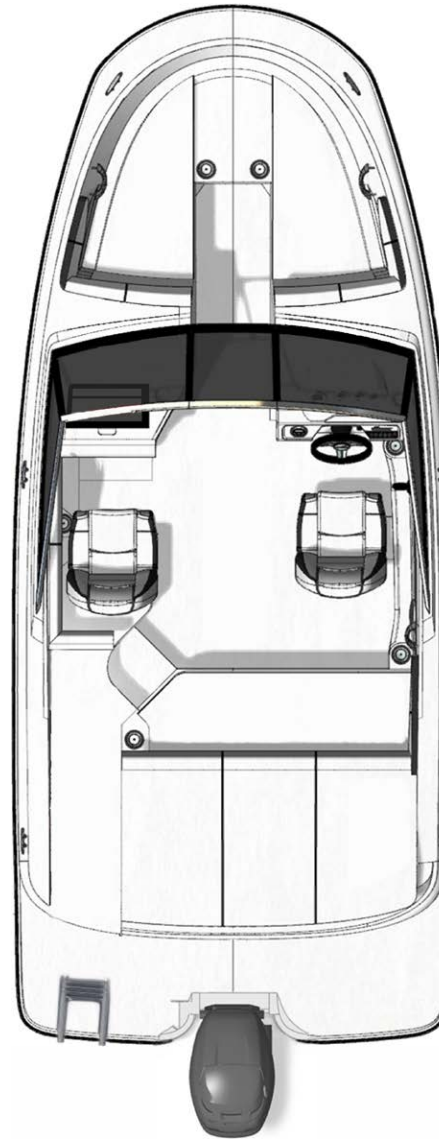

BEAM

8'4" / 2.54 m

DRAFT

31" / 79 cm (outboard down)
19" / 48 cm (outboard up)

DRY WEIGHT

3,026 lb / 1,373 kg

DEADRISE

19°

RALLY RED

STANDARD FEATURES

HULL & DECK FEATURES

- Anchor Storage
- Bow & Stern Eyes, Stainless Steel
- Cleats, Thru-Bolted – 6" Stainless Steel (6)
- Deck Fuel Fill Plate, Stainless Steel
- Drain Plug, Brass-Threaded – Garboard
- Gel Coat, Arctic White
- Light, Stern (All Around) – Removable
- Lights, Navigation (Bow)
- Resin, High-Performance Vinylester
- Rub Rail, Black PVC with Vinyl Insert
- Ski Tow Pylon
- Stringer System, Fiberglass
- Swim Platform, Integral with Stainless Steel, Four-Step Swim Ladder
- Thru-Hull Fittings
- Windshield, Custom Five-Piece with Matte Black Frame, Tempered/Tinted Glass & Walk-Thru

SEATING

- Bow: Seats with Cushions & Storage Below, Port & Starboard Bolsters & Center Section Facing Aft
- Cockpit: Aft Bench Seat with Sunpad & Insulated Cooler
- Companion Seat: Bench Seat with Stowable Forward Seat Cushion & Removable Aft Bolster
- Helm: Bucket with Swivel and Slider & Flip-Up Bolster

STANDARD SEATING PLAN

OPTIONAL PORT BUCKET SEAT